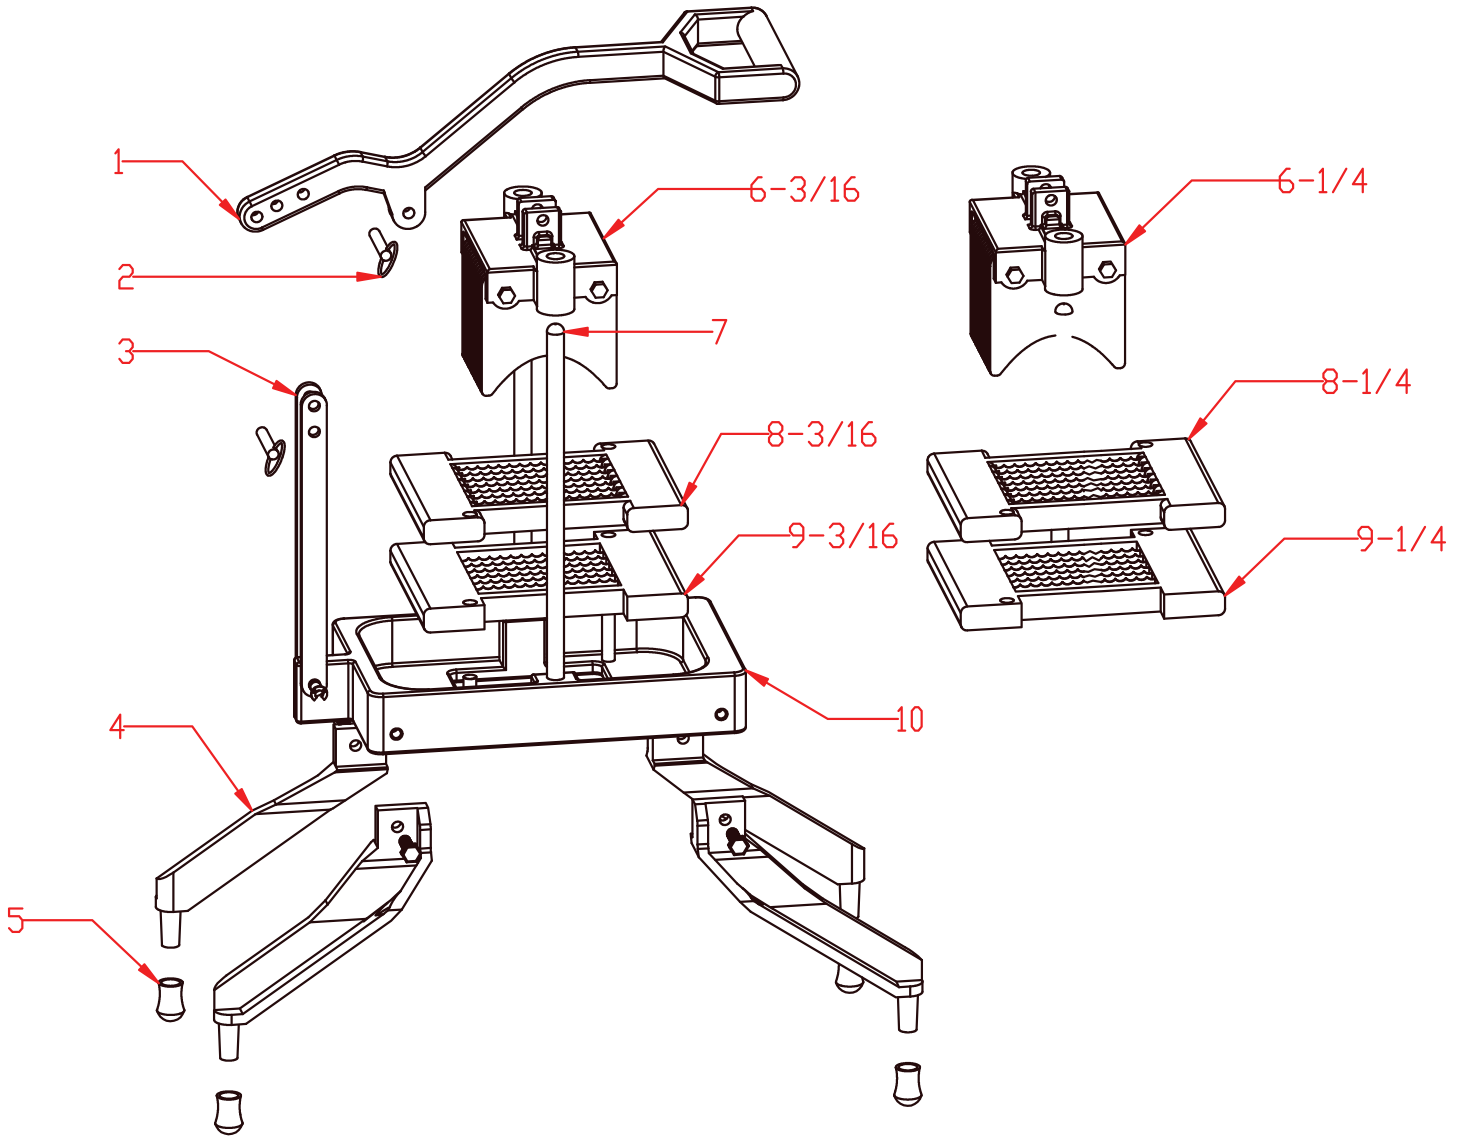

Parts Breakdown

Item 41862

Parts Breakdown

Item 41862

Item No.	Description	Position	Item No.	Description	Position	Item No.	Description	Position
76936	Handle for 41862	1	76939	Leg for 41862	4	76942	Guide Rod for 41862	7
76937	Pin for 41862	2	76940	Rubber Foot for 41862	5	76944	3/16 Blade (8 Blades) for 41862	8
76938	Lever for 41862	3	76941	Pusher Body Assembly for 41862	6	77359	3/16 Blade (9 Blades) for 41862	9